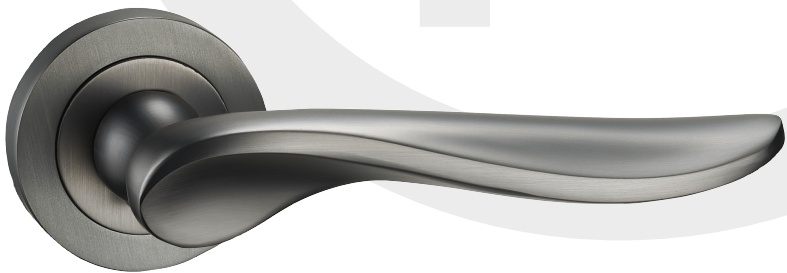

≡ VULCAN

Solid Gun Metal Grey - FGOVUL - SGMG