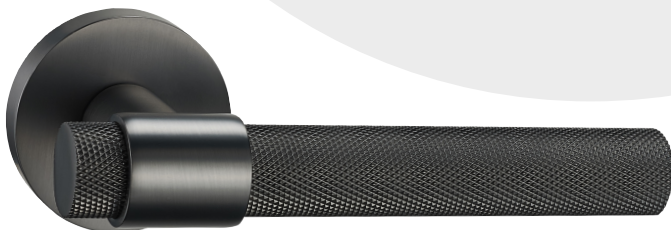

Draco	04
Serenity	05
Horizon	07
Taranis	08
Infinity	09
Voyager	10
Vulcan	11
Nexus	12
Vadar	13
Colours	16

≡ DRACO

---

Satin Black - FGODRA - SBL

≡ DRACO

---

Satin Bronze - FGODRA - SBR

≡ DRACO

---

Satin Nickel - FGODRA - SN

≡ DRACO

---

Solid Gun Metal Grey - FGODRA - SGMG

 **SERENITY**

Satin Black - FGOSER - SBL

 **SERENITY**

Satin Bronze - FGOSER - SBR

 **SERENITY**

Solid Gun Metal Grey - FGOSER - SGMG

 **SERENITY**

Polished Chrome - FGOSER - PC

 **HORIZON**

Satin Black - FGOHOR - SBL

 **HORIZON**