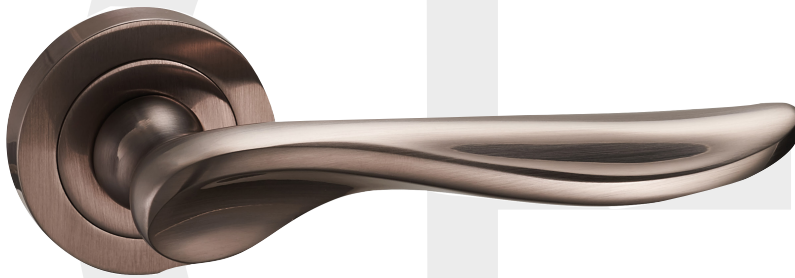

Satin Black - FGOVOY - SBL

≡ VOYAGER

Satin Bronze - FGOVOY - SBR

≡ VOYAGER

Solid Gun Metal Grey - FGOVOY - SGMG

≡ VULCAN

---

Satin Black - FGOVUL - SBL