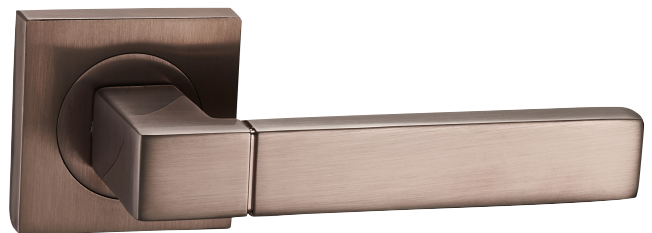

Satin Bronze - FGOSER - SBR

 **SERENITY**

Solid Gun Metal Grey - FGOSER - SGMG

 **SERENITY**

Polished Chrome - FGOSER - PC

 **HORIZON**

Satin Black - FGOHOR - SBL

 **HORIZON**

Satin Bronze - FGOHOR - SBR

 **HORIZON**

Satin Chrome - FGOHOR - SC

 **HORIZON**

Solid Gun Metal Grey - FGOHOR - SGMG

≡ TARANIS

Satin Black - FGOTAR - SBL

≡ TARANIS