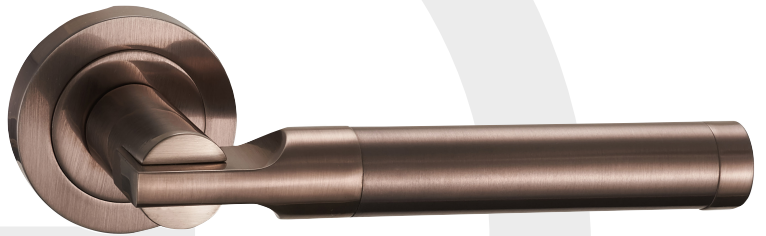

≡ VOYAGER

Satin Bronze - FGOVOY - SBR