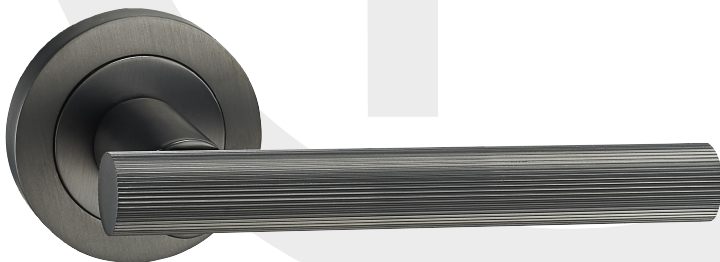

NEXUS

Solid Gun Metal Grey - FGONEX - SGMG