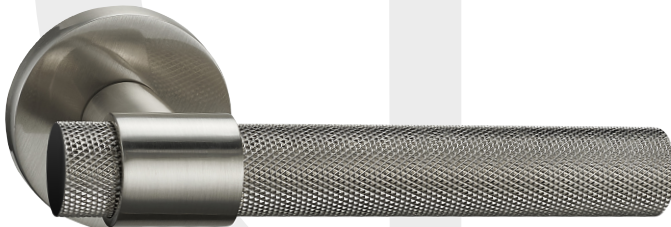

Draco	04
Serenity	05
Horizon	07
Taranis	08
Infinity	09
Voyager	10
Vulcan	11
Nexus	12
Vadar	13
Colours	16

≡ DRACO

---

Satin Black - FGODRA - SBL

≡ DRACO

---

Satin Bronze - FGODRA - SBR

≡ DRACO

---

Satin Nickel - FGODRA - SN

≡ DRACO

---

Solid Gun Metal Grey - FGODRA - SGMG

 **SERENITY**

Satin Black - FGOSER - SBL

 **SERENITY**

Satin Bronze - FGOSER - SBR

 **SERENITY**

Solid Gun Metal Grey - FGOSER - SGMG

 **SERENITY**

Polished Chrome - FGOSER - PC

 **HORIZON**

Satin Black - FGOHOR - SBL

 **HORIZON**