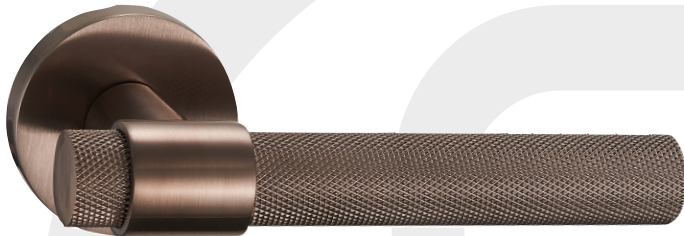

Draco	04
Serenity	05
Horizon	07
Taranis	08
Infinity	09
Voyager	10
Vulcan	11
Nexus	12
Vadar	13
Colours	16

≡ DRACO

---

Satin Black - FGODRA - SBL

≡ DRACO

---

Satin Bronze - FGODRA - SBR

≡ DRACO

---

Satin Nickel - FGODRA - SN

≡ DRACO

---

Solid Gun Metal Grey - FGODRA - SGMG

 **SERENITY**

Satin Black - FGOSER - SBL

 **SERENITY**

Satin Bronze - FGOSER - SBR

 **SERENITY**

Solid Gun Metal Grey - FGOSER - SGMG

 **SERENITY**

Polished Chrome - FGOSER - PC

 **HORIZON**

Satin Black - FGOHOR - SBL

 **HORIZON**