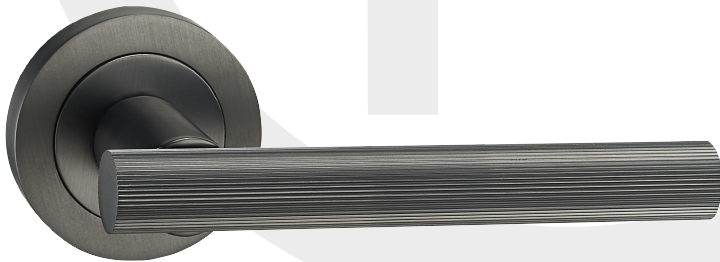

≡ NEXUS

Solid Gun Metal Grey - FGONEX - SGMG