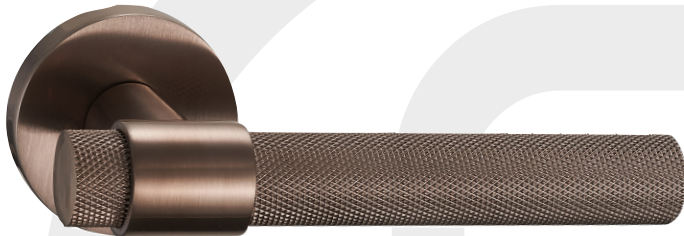

≡ DRACO

Satin Black - FGODRA - SBL

≡ DRACO

Satin Bronze - FGODRA - SBR

≡ DRACO

Satin Nickel - FGODRA - SN

≡ DRACO

Solid Gun Metal Grey - FGODRA - SGMG

 **SERENITY**

Satin Black - FGOSER - SBL

 **SERENITY**

Satin Bronze - FGOSER - SBR

 **SERENITY**

Polished Chrome - FGOSER - PC

 **HORIZON**

Satin Black - FGOHOR - SBL