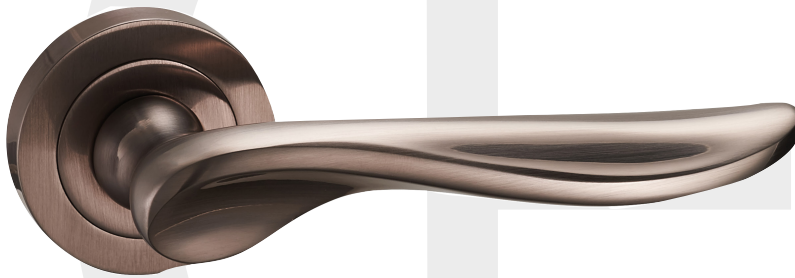

≡ VULCAN

Satin Bronze - FGOVUL - SBR