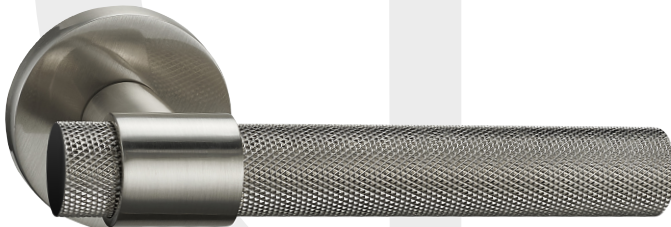

≡ DRACO

Satin Black - FGODRA - SBL

≡ DRACO

Satin Bronze - FGODRA - SBR

≡ DRACO

Satin Nickel - FGODRA - SN

≡ DRACO

Solid Gun Metal Grey - FGODRA - SGMG

 **SERENITY**

Satin Black - FGOSER - SBL

 **SERENITY**

Satin Bronze - FGOSER - SBR

 **SERENITY**

Polished Chrome - FGOSER - PC

 **HORIZON**

Satin Black - FGOHOR - SBL