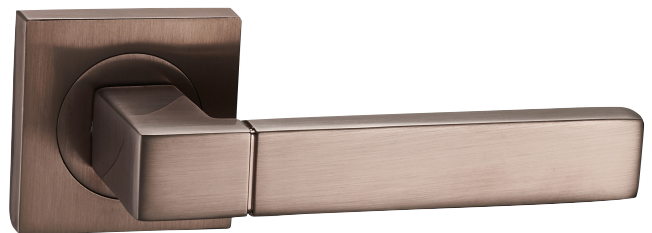

 **SERENITY**

Satin Black - FGOSER - SBL

 **SERENITY**

Satin Bronze - FGOSER - SBR

 **SERENITY**

Polished Chrome - FGOSER - PC

 **HORIZON**

Satin Black - FGOHOR - SBL

 **HORIZON**

Satin Bronze - FGOHOR - SBR

 **HORIZON**

Satin Chrome - FGOHOR - SC

 **HORIZON**

Solid Gun Metal Grey - FGOHOR - SGMG

≡ TARANIS

Satin Black - FGOTAR - SBL