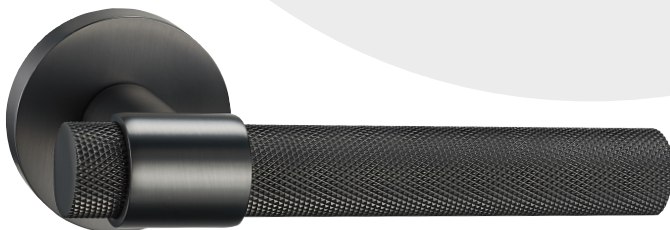

≡ DRACO

Satin Black - FGODRA - SBL

≡ DRACO

Satin Bronze - FGODRA - SBR

≡ DRACO

Satin Nickel - FGODRA - SN

≡ DRACO

Solid Gun Metal Grey - FGODRA - SGMG

 **SERENITY**

Satin Black - FGOSER - SBL

 **SERENITY**

Satin Bronze - FGOSER - SBR

 **SERENITY**

Polished Chrome - FGOSER - PC

 **HORIZON**

Satin Black - FGOHOR - SBL