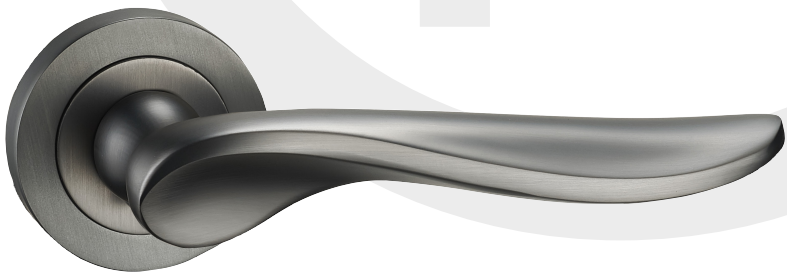

VOYAGER

Solid Gun Metal Grey - FGOVOY - SGMG

≡ VULCAN

Satin Black - FGOVUL - SBL

≡ VULCAN

Satin Bronze - FGOVUL - SBR

≡ VULCAN

Solid Gun Metal Grey - FGOVUL - SGMG