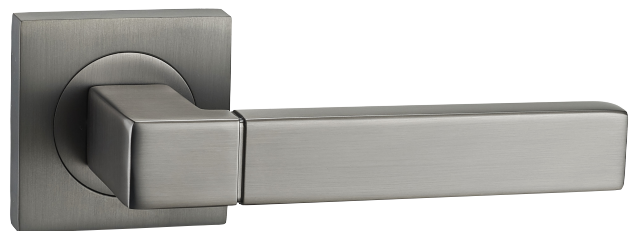

≡ TARANIS

Solid Gun Metal Grey - FGOTAR - SGMG