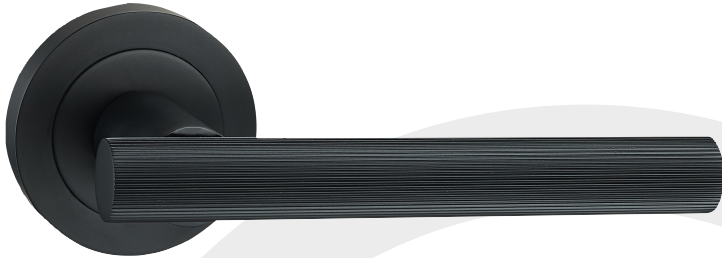

VOYAGER

Solid Gun Metal Grey - FGOVOY - SGMG

≡ VULCAN

Satin Black - FGOVUL - SBL

≡ VULCAN

Satin Bronze - FGOVUL - SBR

≡ VULCAN

Solid Gun Metal Grey - FGOVUL - SGMG